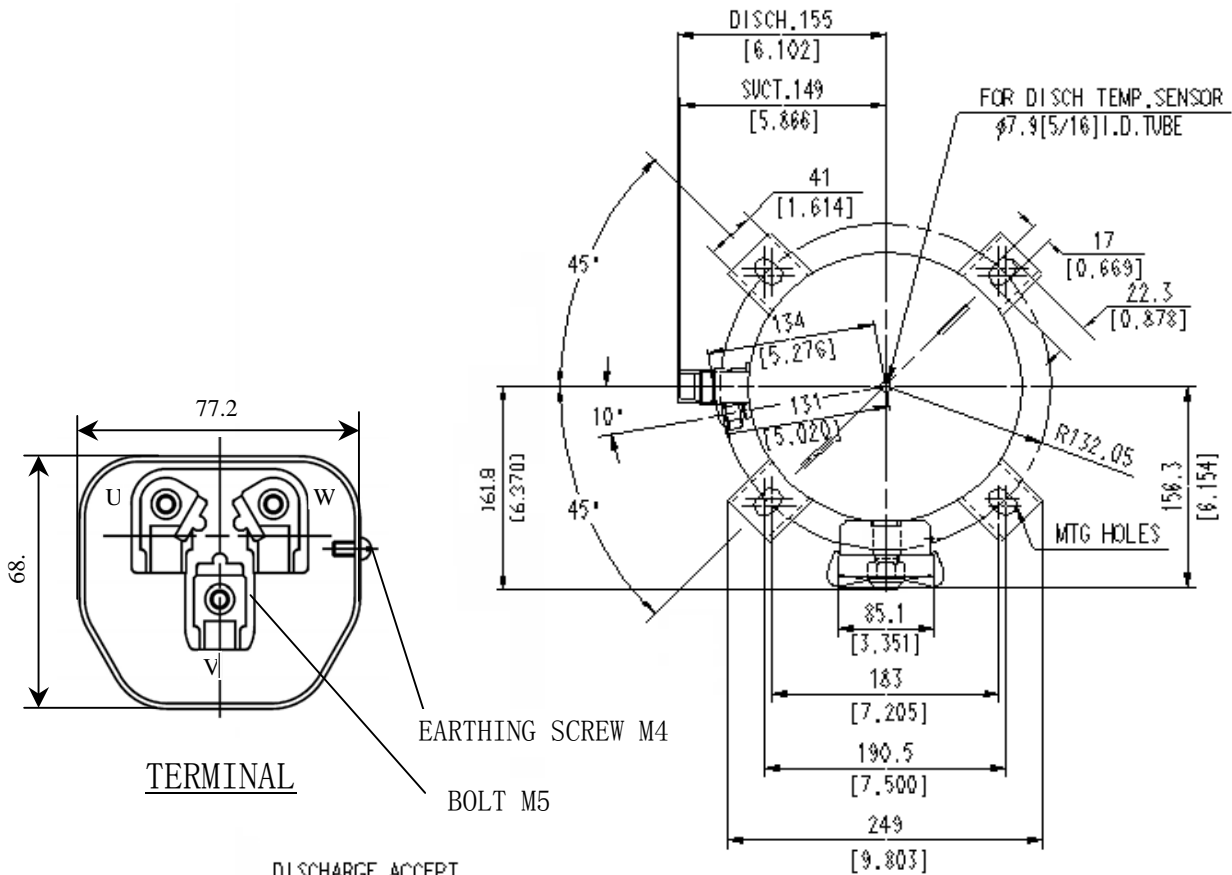

DIMENSIONAL SKETCH

C-SC Series

Compressor Code	A	B	C	D
809 *8* 8* (8HP)	538	284	486	8
809 *9* 8* (9HP)				
809 *0* 8*(10HP)	553	299	501	9
809 *2* 8*(12HP)				