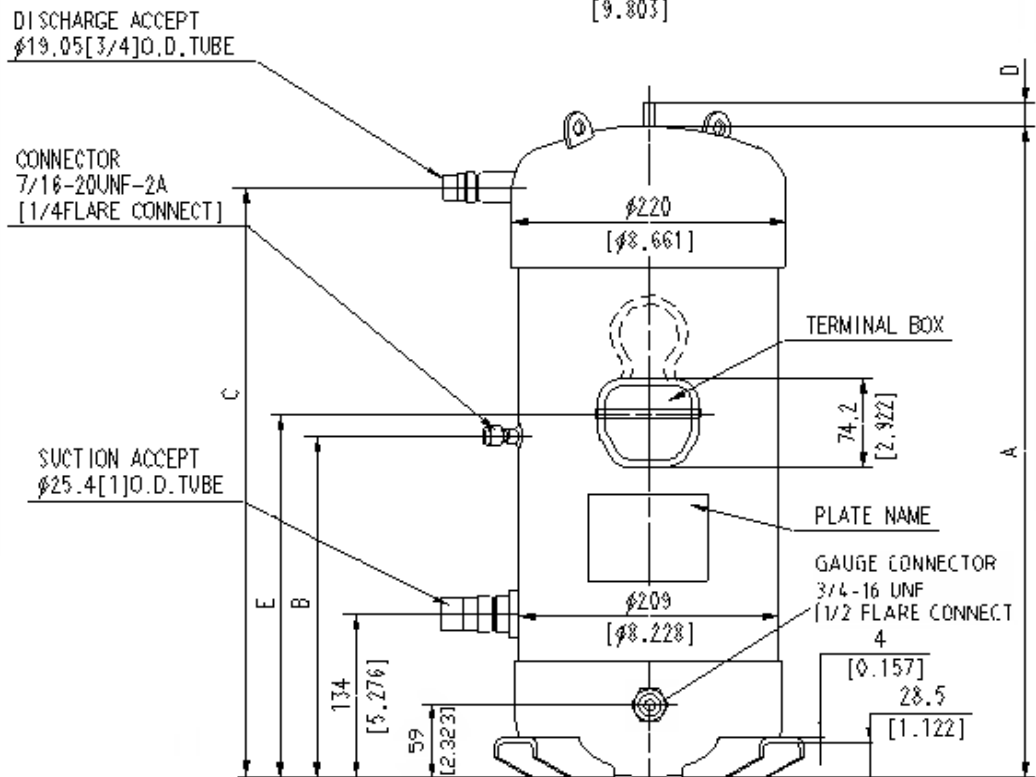

DIMENSIONAL SKETCH

C-SC Series

Compressor Code	A	B	C	D
809 *8* 8* (8HP)	538	284	486	8
809 *9* 8* (9HP)				
809 *0* 8*(10HP)	553	299	501	9
809 *2* 8*(12HP)				