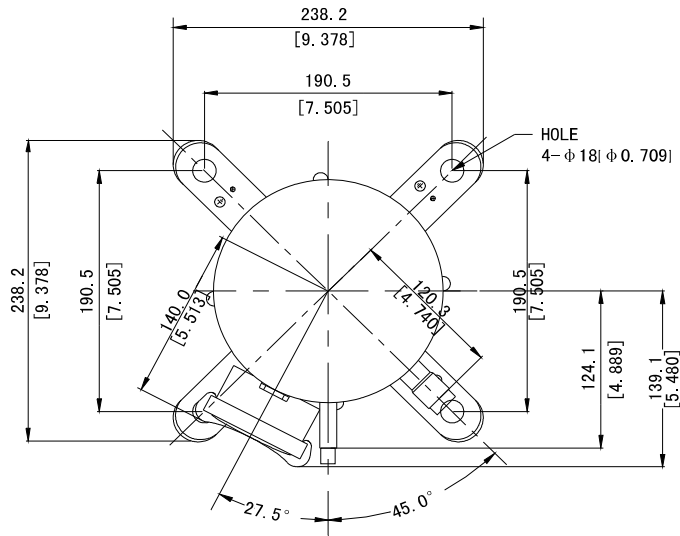

DIMENSIONAL SKETCH

C-SB Series (3.5HP)

No.	Qty	Name
1	1	Compressor
2	1	Terminal Box Cover
3	1	Terminal Box Clip
4	1	Insulating Grommet
5	1	Nameplate
6	1	Screw Special