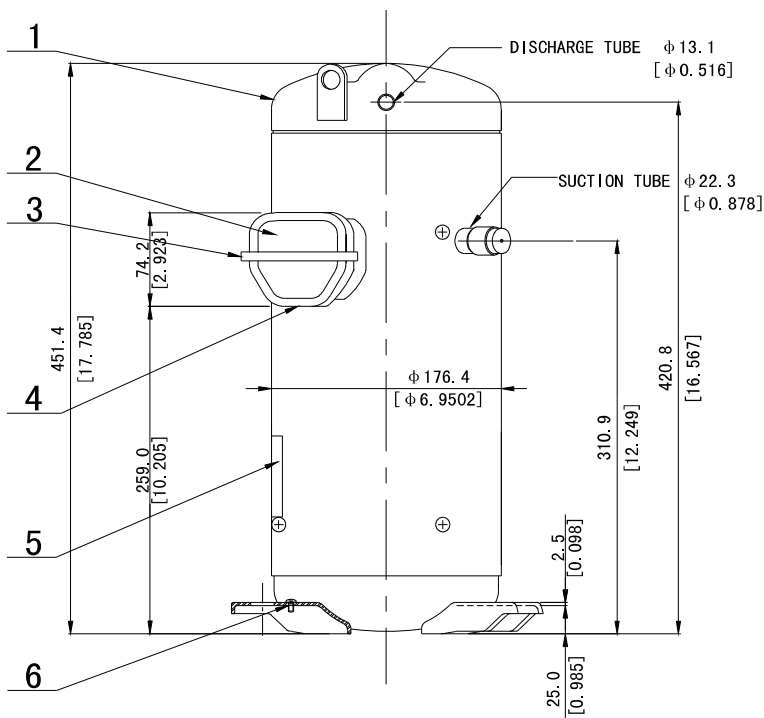

DIMENSIONAL SKETCH

C-SB Series (3.5HP)

No.	Qty	Name
1	1	Compressor
2	1	Terminal Box Cover
3	1	Terminal Box Clip
4	1	Insulating Grommet
5	1	Nameplate
6	1	Screw Special