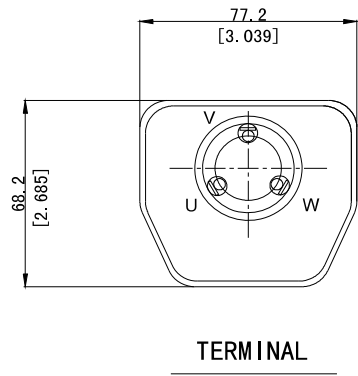

DIMENSIONAL SKETCH

C-SB Series (3.5HP)

No.	Qty	Name
1	1	Compressor
2	1	Terminal Box Cover
3	1	Terminal Box Clip
4	1	Insulating Grommet
5	1	Nameplate
6	1	Screw Special